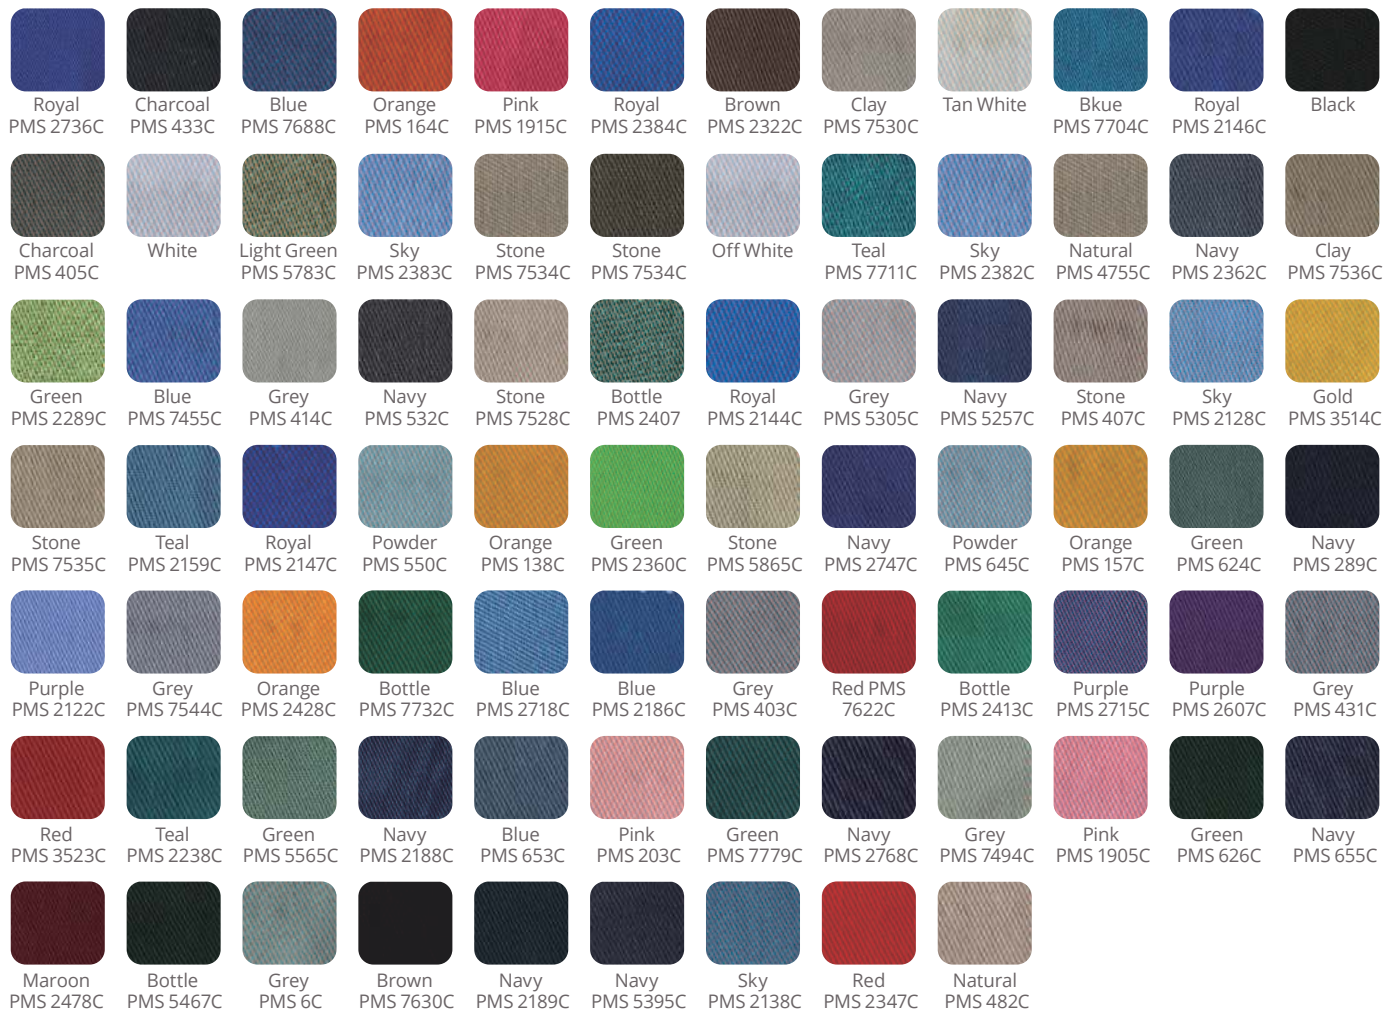

Grey
PMS 10C

Navy
PMS 287C

Light Grey
PMS 420C

Clay
PMS 7529C

Orange
PMS 1595C

Pink
PMS 210C

Black

Fluro Orange

Charcoal
PMS 7547C

Charcoal
PMS 425C

Natural
PMS 482C

Sky
PMS 283C

Grey
PMS 408C

Green
PMS 0131C

Powder
PMS 7457C

**TACO
BELL**™

Step 3

Stripe Colour Selection

Select the same colour for both stripes, or a different one for each. Over 80 colours to choose from.

Step 3

Stripe Colour Selection

MORRIS
LUBRICANTS

Step 4

Strap Colour & Style Selection

Choose from a single or double plug plastic strap in a range of colours.

	Orange PMS 805C		Orange PMS 1505C		Stone PMS 468C		Stone PMS 4240C
	Charcoal PMS 439C		Brown PMS 476C		Blue PMS 2193C		Blue PMS 2193C
	Bottle PMS 7713C		Bottle PMS 7719C		Stone PMS 4247C		Stone PMS 2312C
	Maroon PMS 7421C		Maroon PMS 4103C		Orange PMS 1575C		Orange PMS 1575C
	Natural PMS 2309C		Natural PMS 2312C		Green PMS 802C		Green PMS 802C
	Khaki PMS 4229C		Khaki PMS 4230C		Green PMS 2285C		Green PMS 2285C
	Blue PMS 2171C		Blue PMS 2171C		Pink PMS 183C		Grey PMS 10C
	Green PMS 348C		Green PMS 347C		Pink PMS 1905C		Bottle PMS 627C
	Natural PMS 503C		Natural PMS 503C		Gold PMS 129C		Charcoal PMS 4279C
	Pink PMS 2450C		Pink PMS 214C		Khaki PMS 7763C		Khaki PMS 4229C
	Gold PMS 123C		Gold PMS 7409C		Orange PMS 1375C		Green PMS 348C
	Orange PMS 137C		Orange PMS 4008C		Brown PMS 7645C		Stone PMS 407C
	Charcoal PMS 445C		Charcoal PMS 445C		Stone PMS 402C		Grey PMS 8C
	Grey PMS 422C		Grey PMS 422C		Gold PMS 115C		Gold PMS 122C
	Bottle PMS 3426C		Bottle PMS 3435C		Purple PMS 3566C		Purple PMS 3566C